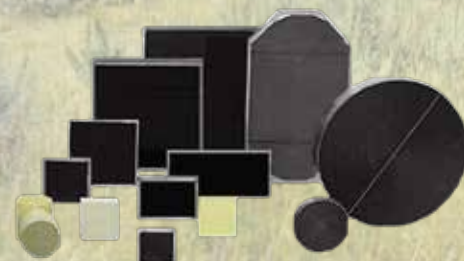

Example: Model # RE-2425-T

Round Replacement Element, 24.25" Outer Diameter, Three Way NSCR

①

②

③

① MODEL

RE	Round 3.5" Foil
RQ	Octagonal 3/3.5" Foil
RIQ	Round/Octagonal 3" Foil with Bonnet
RT	Rectangle 3.5" Foil

② CATALYST SIZE

ROUND		OCTAGONAL		RECTANGLE			
0800	8"	300	12.5" x 12"	1515	15" x 15"	3612	36" x 12"
1000	10"	301	12.5" x 12"	1809	18" x 9"	3615	36" x 15"
1125	11.25"	400	15.5" x 12"	1812	18" x 12"	4815	48" x 15"
1200	12"	401	15.5" x 15"	1818	18" x 18"		
1400	14"	500	18.5" x 15"	2118	21" x 18"		
1450	14.5"	501	18.5" x 15"	2121	21" x 21"		
1600	16"	600	18.5" x 18"	2212	22" x 12"		
1700	17"	601	18.5" x 18"	2215	22" x 15"		
1725	17.25"	700	21.5" x 18"	2222	22" x 22"		
1800	18"	701	21.5" x 18"	2421	24" x 21"		
1950	19.5"	800	21.5" x 18"	2615	26" x 15"		
2000	20"	801	21.5" x 21"	2618	26" x 18"		
2050	20.5"	950	24.5" x 21"	3015	30" x 18"		
2150	21.5"	951	24.5" x 21"	3018	30" x 18"		
2200	22"	1100	24.5" x 24"	3021	30" x 21"		
2350	23.5"	1101	24.5" x 24"	3024	30" x 24"		
2400	24"	1250	27.5" x 24"	3212	32" x 12"		
2425	24.25"	1251	27.5" x 24"	3215	32" x 15"		
2500	25"	1400	27.5" x 27"	3612	36" x 12"		
2600	26"	1401	27.5" x 27"	3615	36" x 15"		
2725	27.25"	1500	30.5" x 24"	3618	36" x 18"		
2800	28"	1501	30.5" x 24"	3624	36" x 24"		
2825	28.25"	1212	12" x 12"	4515	45" x 15"		
2850	28.5"	1509	15" x 9"				
3000	30"						
3025	30.25"						
3050	30.5"						
3075	30.75"						
3200	32"						
3350	33.5"						
3400	34"						
3425	34.25"						
3550	35.5"						
4200	42"						

③ CATALYST TYPE

T	Three-Way NSCR
Z	Oxidation
G	Guard

DID YOU KNOW?

EmeraChem manufactures advanced technology NOx, CO, VOC (&HC), & PM10 reduction catalysts to achieve worry-free compliance and the lowest life-cycle cost. Immediate shipping is available for in-stock elements.

For more information on all of our products and services, please visit our website.